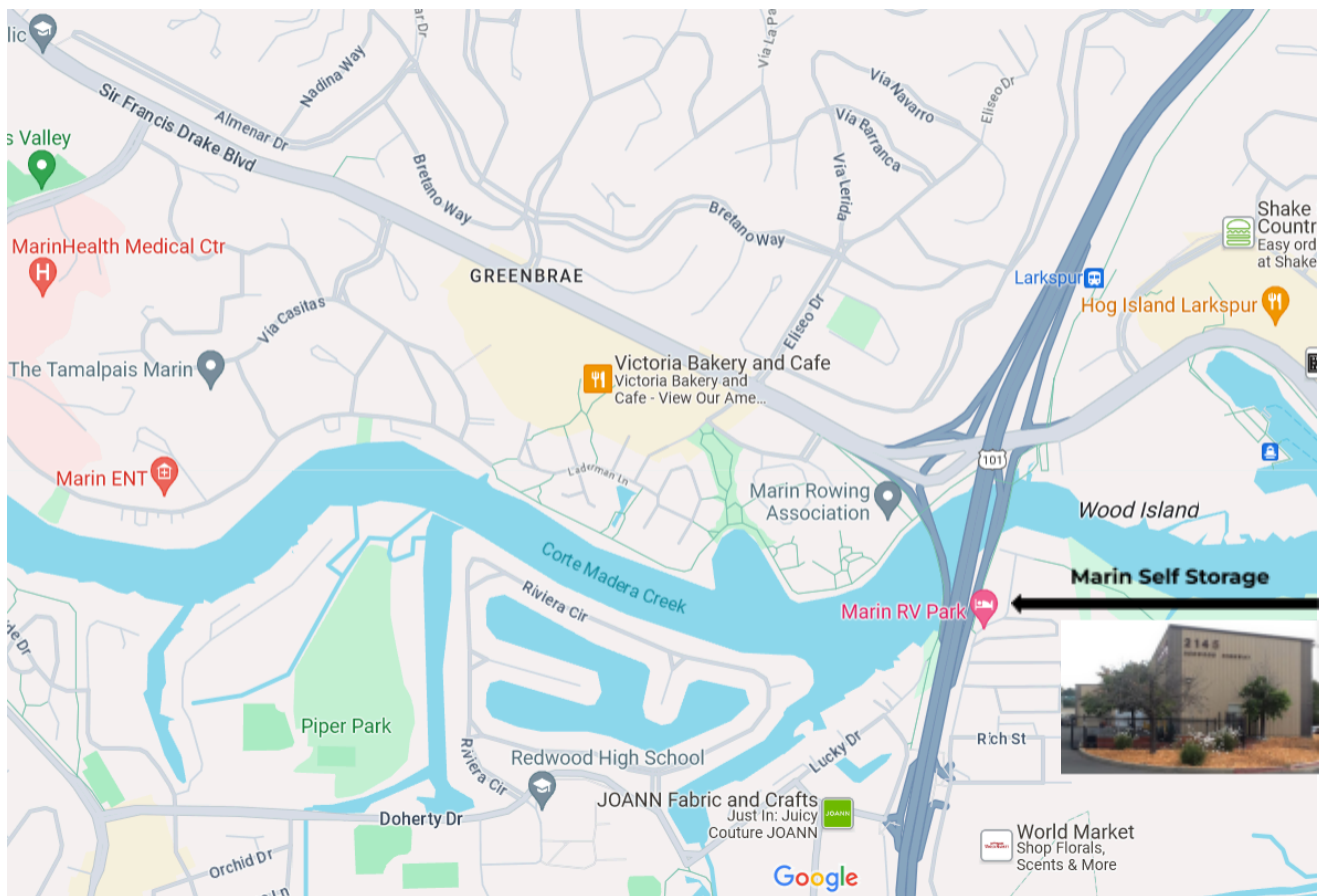

**FIRE
SAFE
MARIN**

Adapting to Wildfire

**Fire Safe Marin
CACHE**

**Marin Self Storage
2145 Redwood Highway
Larkspur, CA 94904**

Hours:
Monday – Friday 8:30am – 6:00pm
Saturday – Sunday 9:00am – 5:00pm

Cache is located in Larkspur at Marin Self Storage. The Cache is self-service and intended for use by Firewise leaders and FSM community partners to access educational materials for their distribution. **Here is a map of the area.**