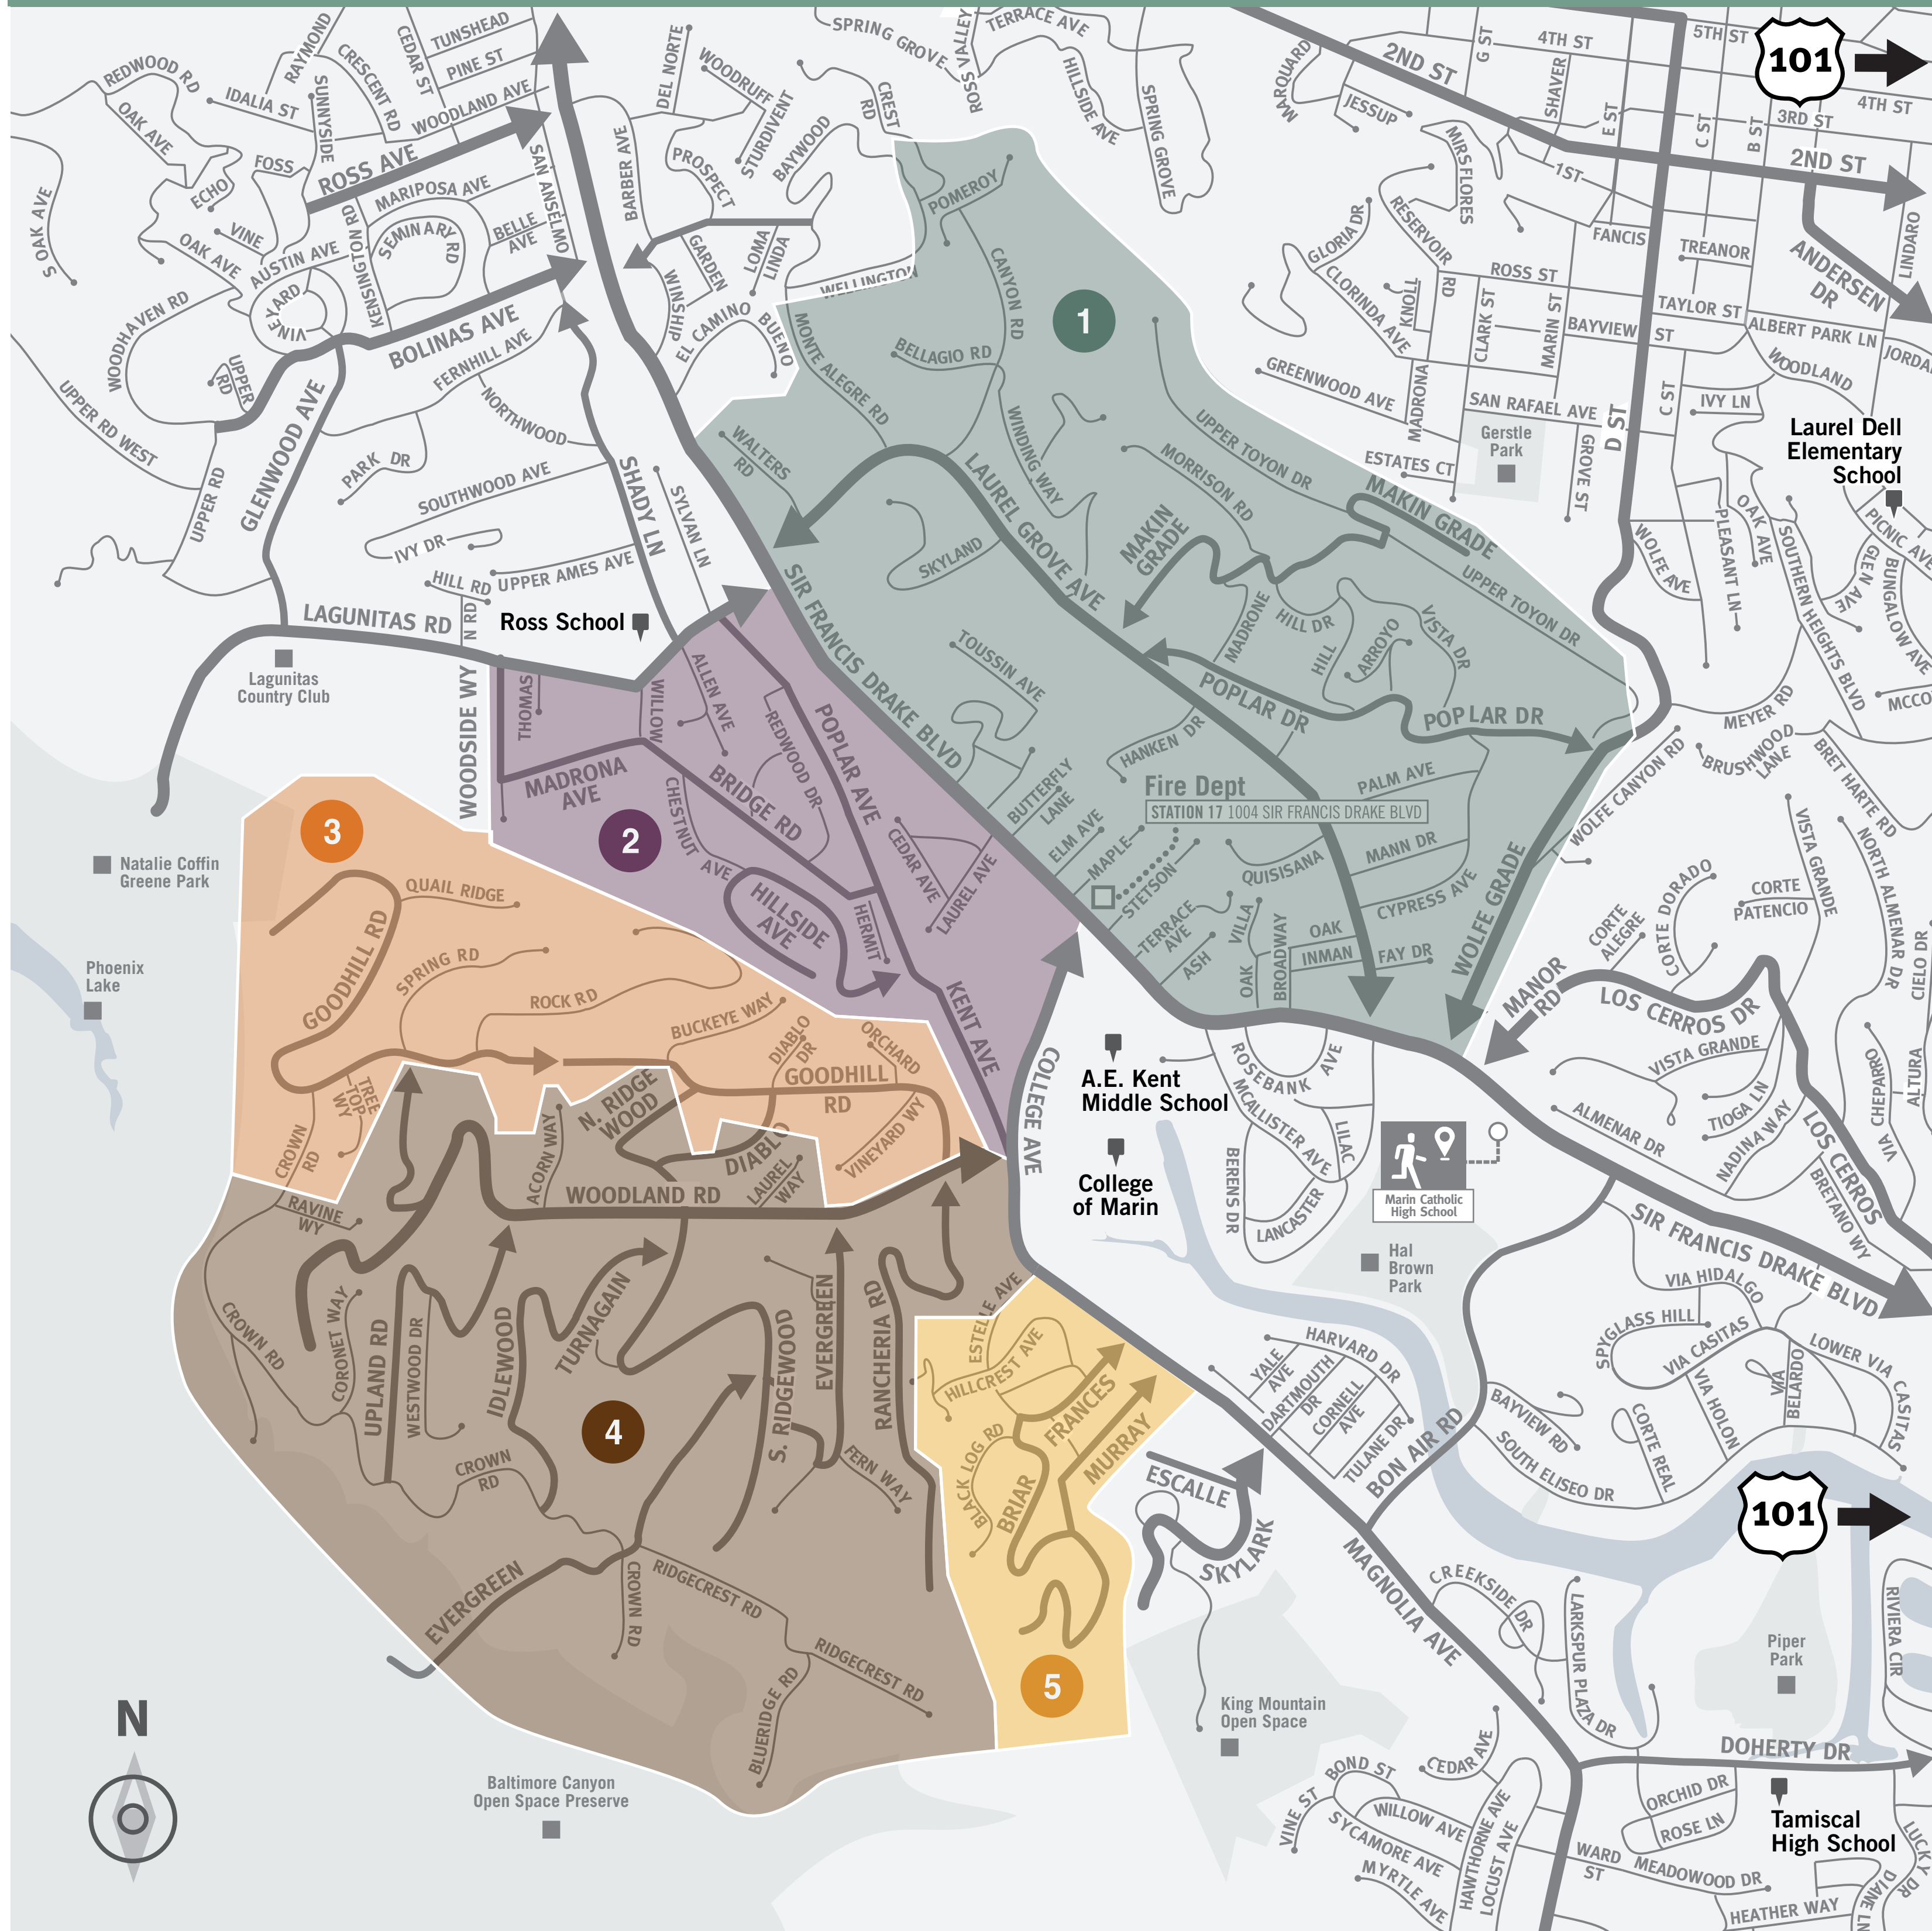

Your neighborhood zones

Note where you and your family members live, work and go to school. Then mark down these locations on this map.

Kentfield

Download the individual zone map for alert and warning information and further sources.

ZONE AREA

1 Kentfield

ZONE AREA

2 Kent

ZONE AREA

3 Goodhill

ZONE AREA

4 Woodland

ZONE AREA

5 Murray

KENTFIELD FIRE PROTECTION DISTRICT
www.kentfieldfire.org

DESIGN AND FIRECLEAR MAP PROVIDED BY CLAUDINE JAENICHEN
DESIGN NETWORK FOR EMERGENCY MANAGEMENT